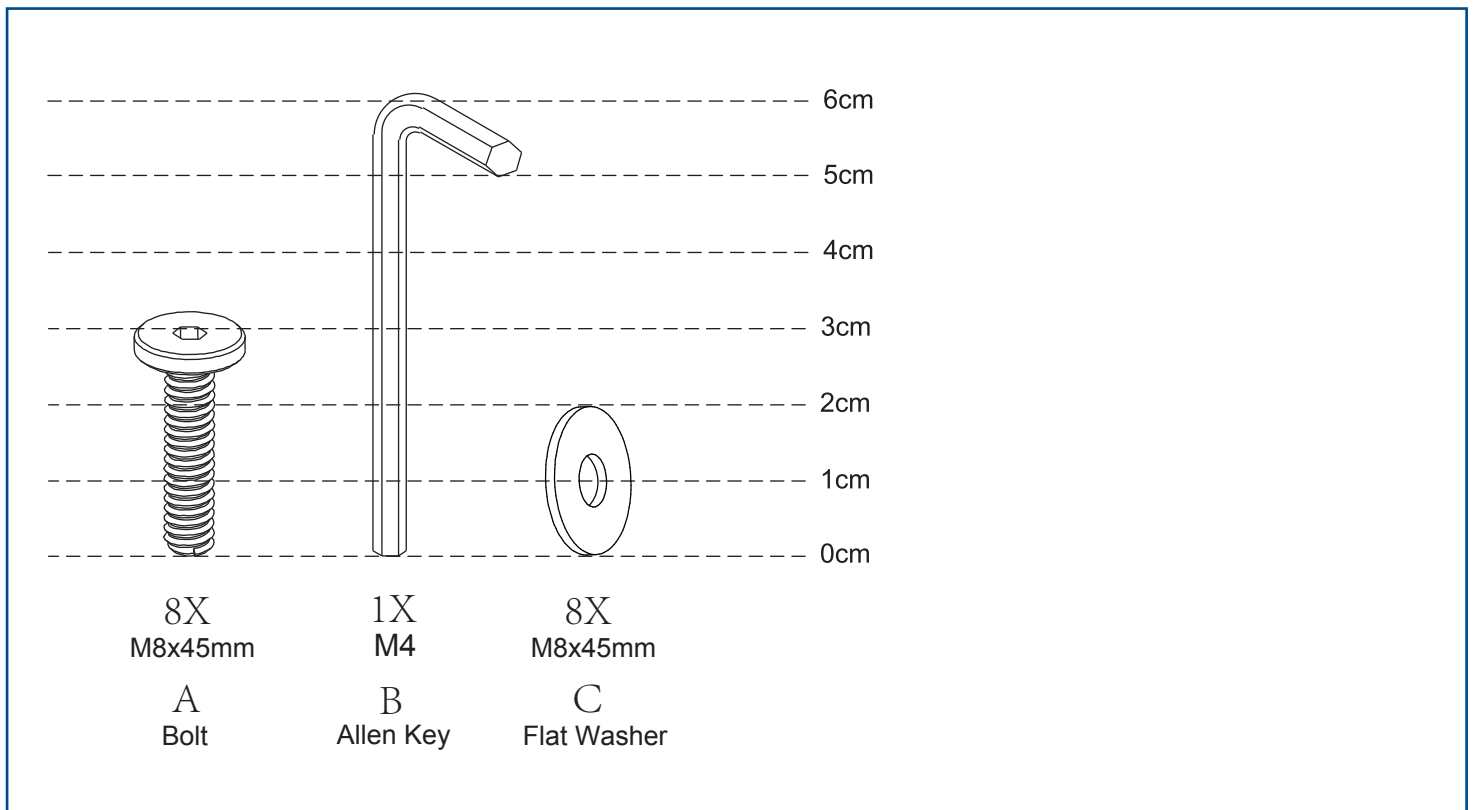

If receiving this unit already partially-assembled, please skip the assembly steps.

Hardware

WARNING
Adult assembly required due to the presence of small parts, sharp edges and/or sharp points.

3 Years+

Active Play